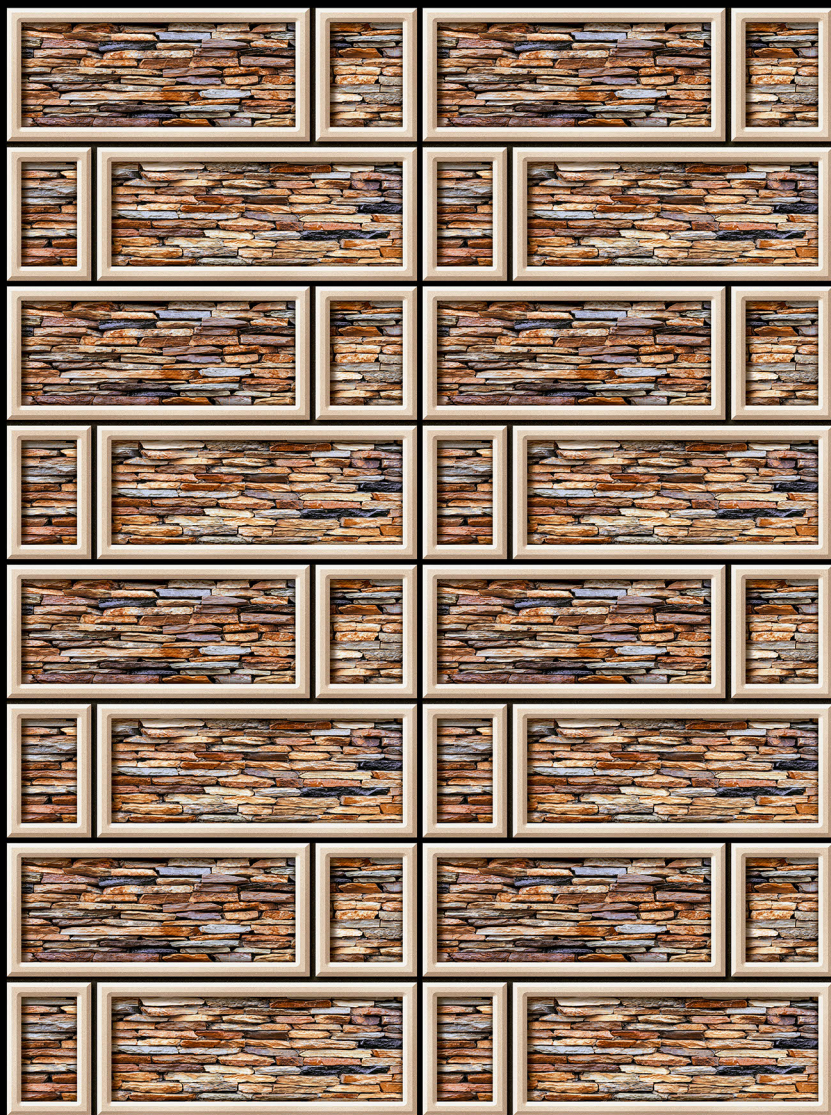

AESTHETIC  
GLOSSY ELEVATION

ADON  
CERAMIC

8643

**300x450**  
Waterproof

AESTHETIC  
GLOSSY ELEVATION

ADON  
CERAMIC

8369

**300x450**  
Waterproof