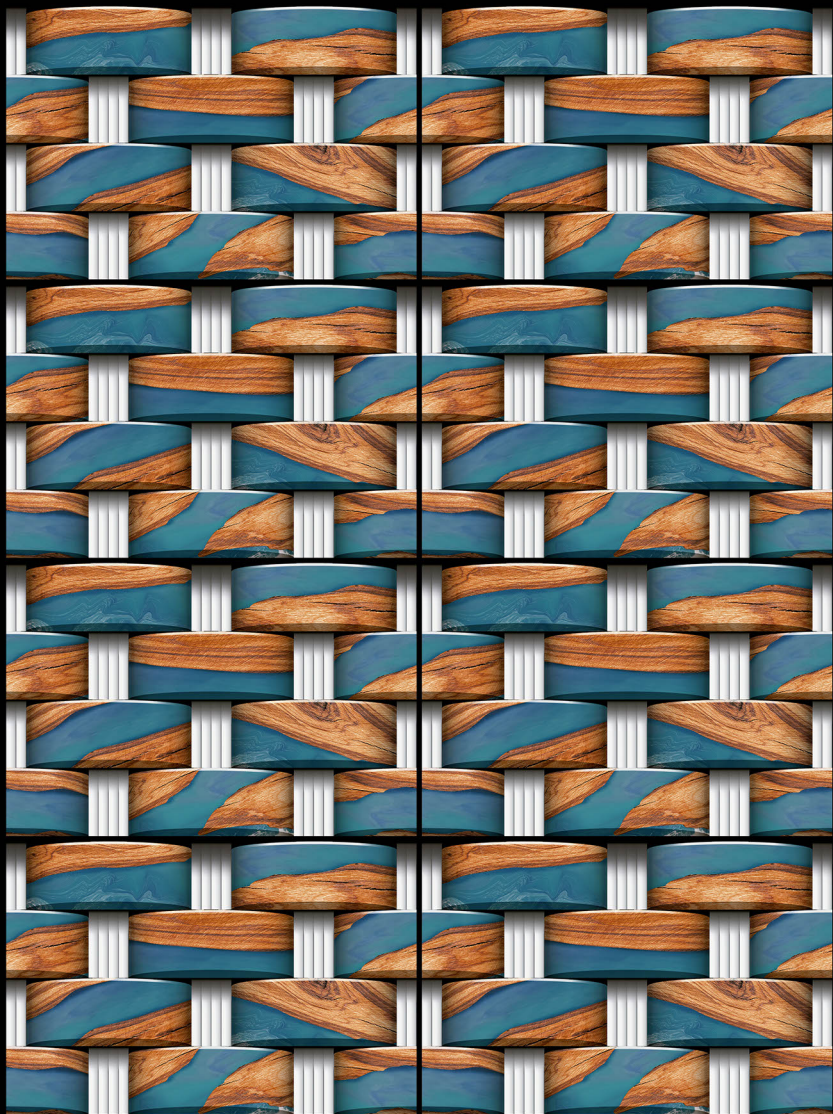

AESTHETIC  
GLOSSY ELEVATION

ADON  
CERAMIC

8323

**300x450**  
Waterproof

AESTHETIC  
GLOSSY ELEVATION

ADON  
CERAMIC

8459

**300x450**  
Waterproof