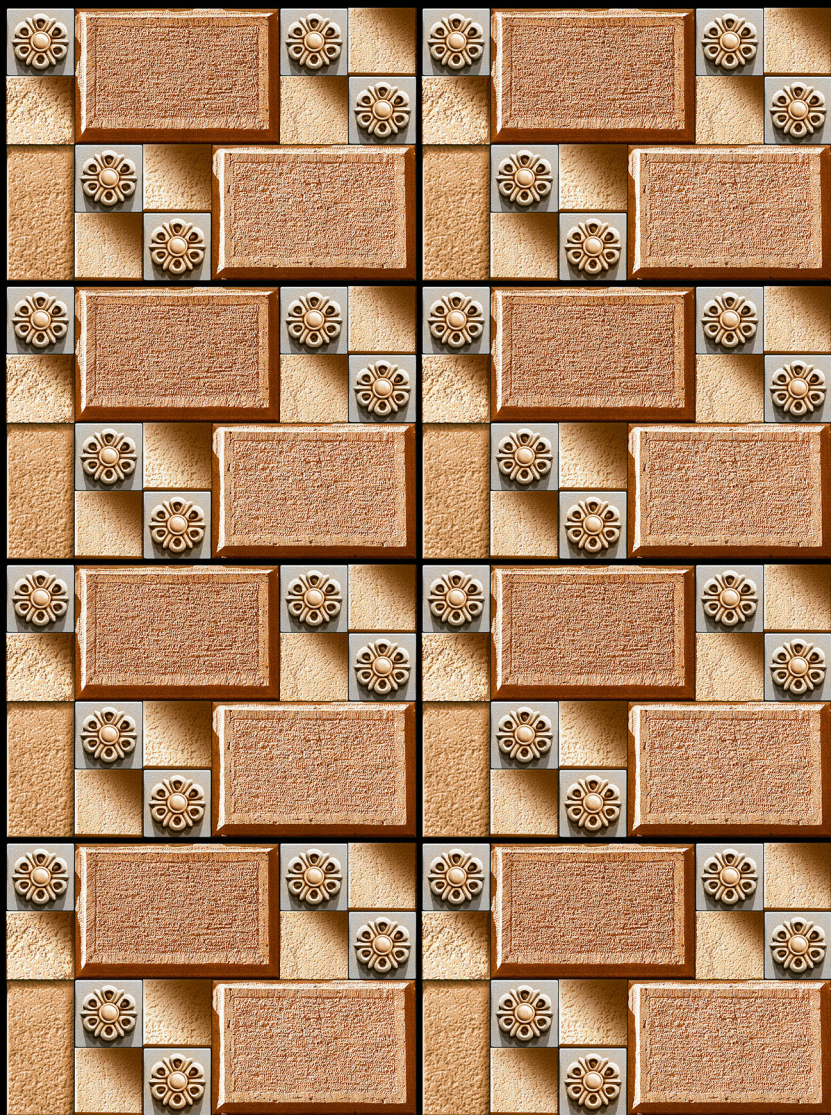

AESTHETIC
GLOSSY ELEVATION

ADON
CERAMIC

8631

300x450
Waterproof