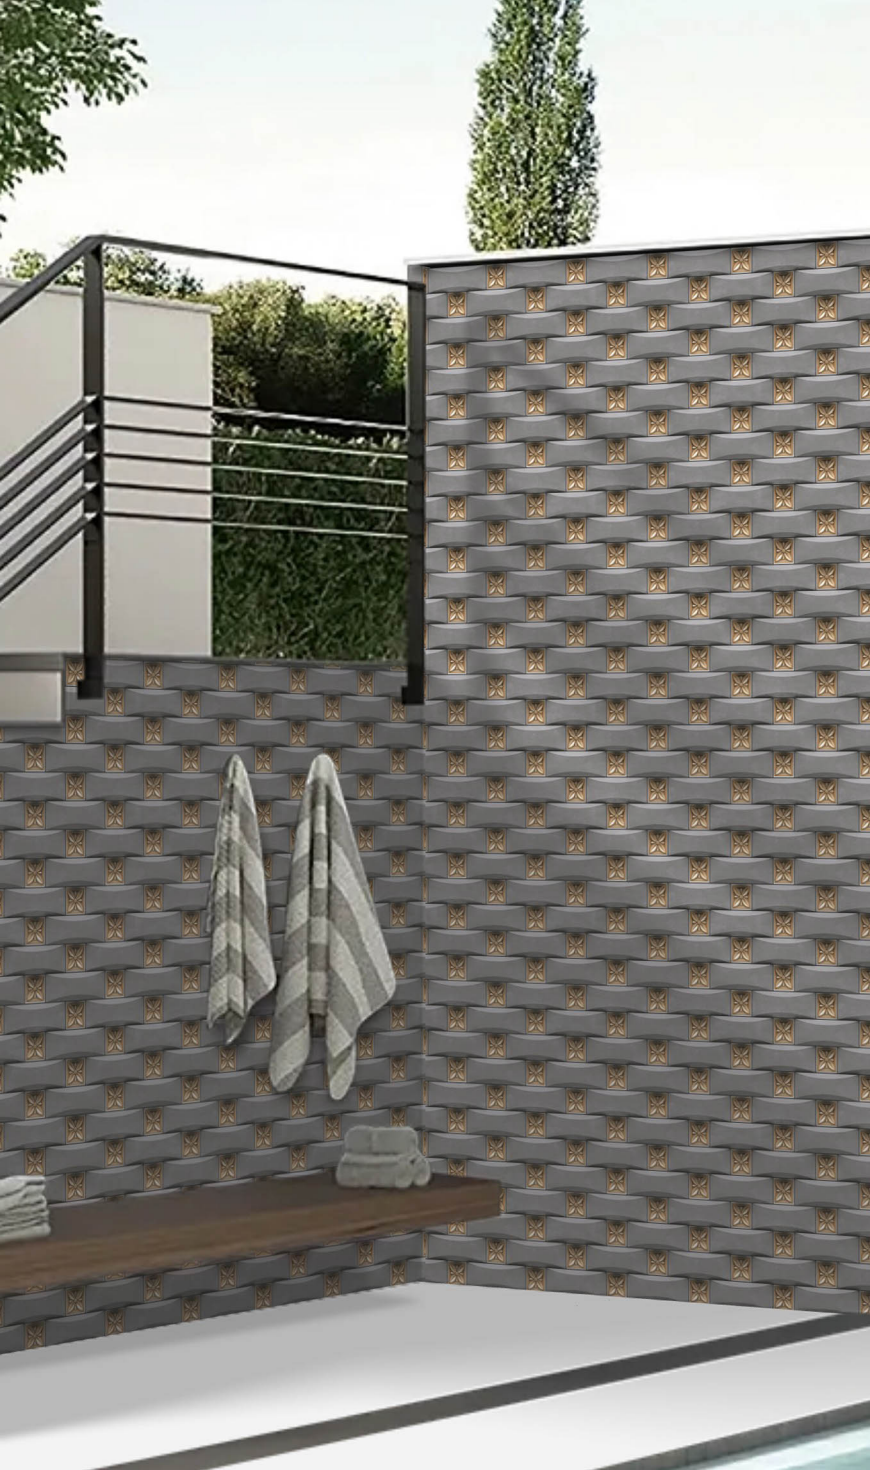

AESTHETIC  
GLOSSY ELEVATION

ADON  
CERAMIC

8618

**300x450**  
Waterproof

AESTHETIC  
GLOSSY ELEVATION

ADON  
CERAMIC

8687

**300x450**  
Waterproof