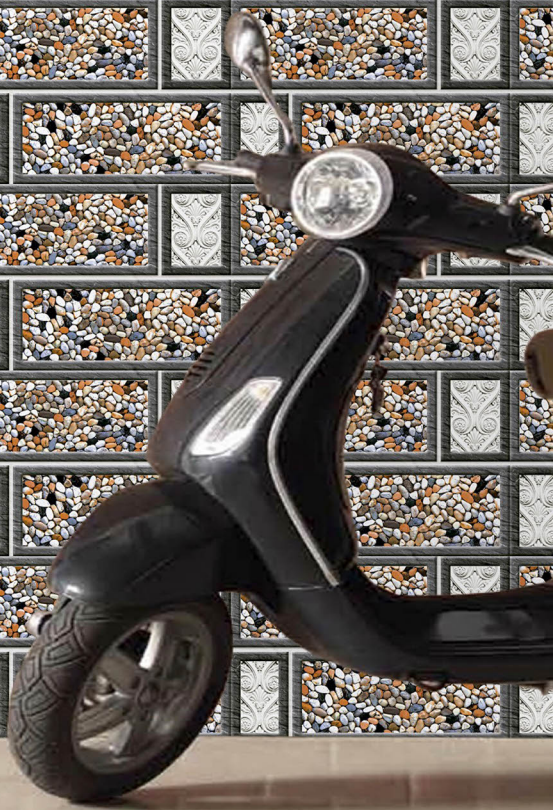

AESTHETIC  
GLOSSY ELEVATION

ADON  
CERAMIC

8362

**300x450**  
Waterproof

AESTHETIC  
GLOSSY ELEVATION

ADON  
CERAMIC

8327

**300x450**  
Waterproof