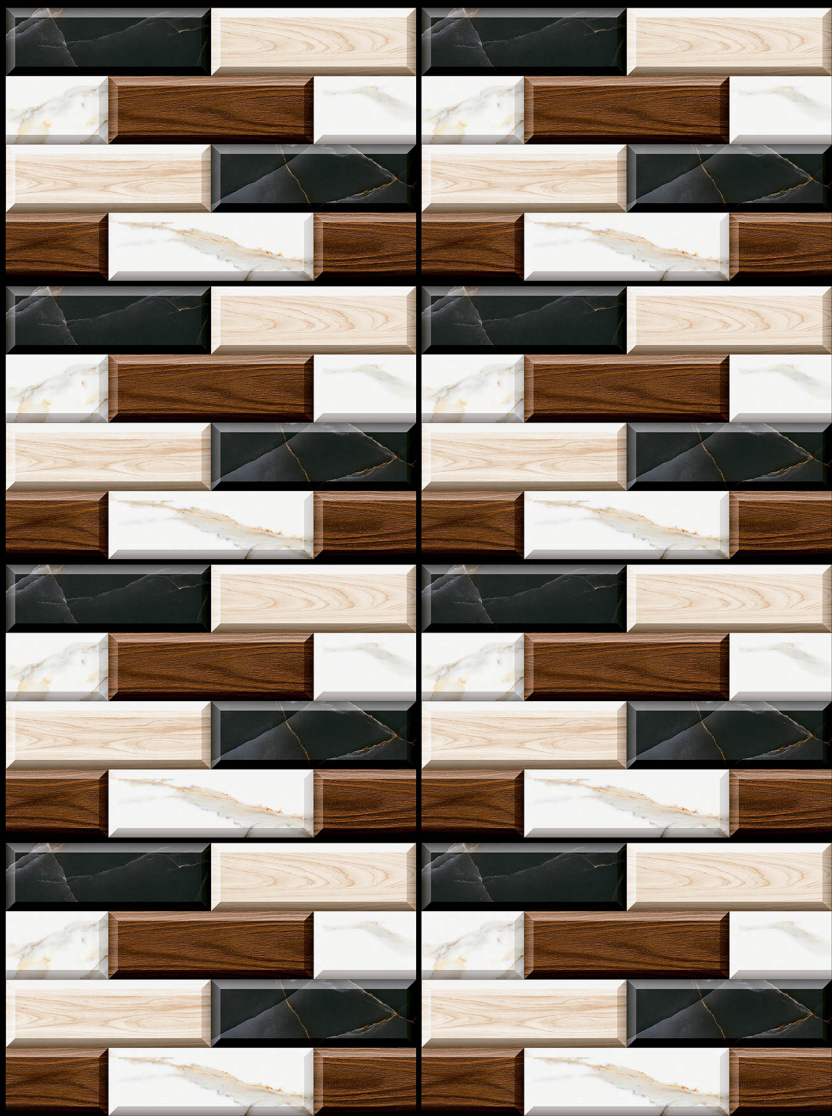

AESTHETIC
GLOSSY ELEVATION

ADON
CERAMIC

8360

300x450
Waterproof