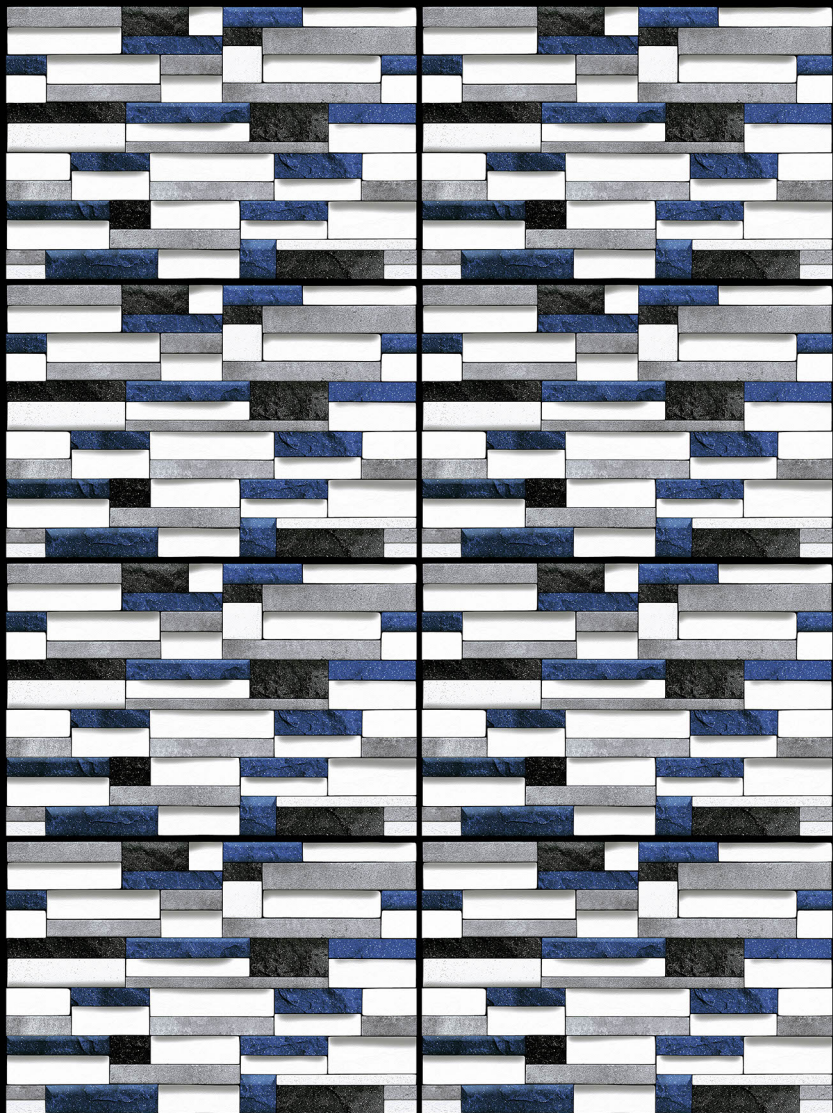

AESTHETIC  
GLOSSY ELEVATION

ADON  
CERAMIC

8448

**300x450**  
Waterproof

AESTHETIC  
GLOSSY ELEVATION

ADON  
CERAMIC

8496

**300x450**  
Waterproof

AESTHETIC  
GLOSSY ELEVATION

ADON  
CERAMIC

8698

**300x450**  
Waterproof

AESTHETIC  
GLOSSY ELEVATION

ADON  
CERAMIC

8187

**300x450**  
Waterproof

AESTHETIC  
GLOSSY ELEVATION

ADON  
CERAMIC

8701

**300x450**  
Waterproof

AESTHETIC  
GLOSSY ELEVATION

ADON  
CERAMIC

8477 (RANDOM)

**300x450**  
Waterproof