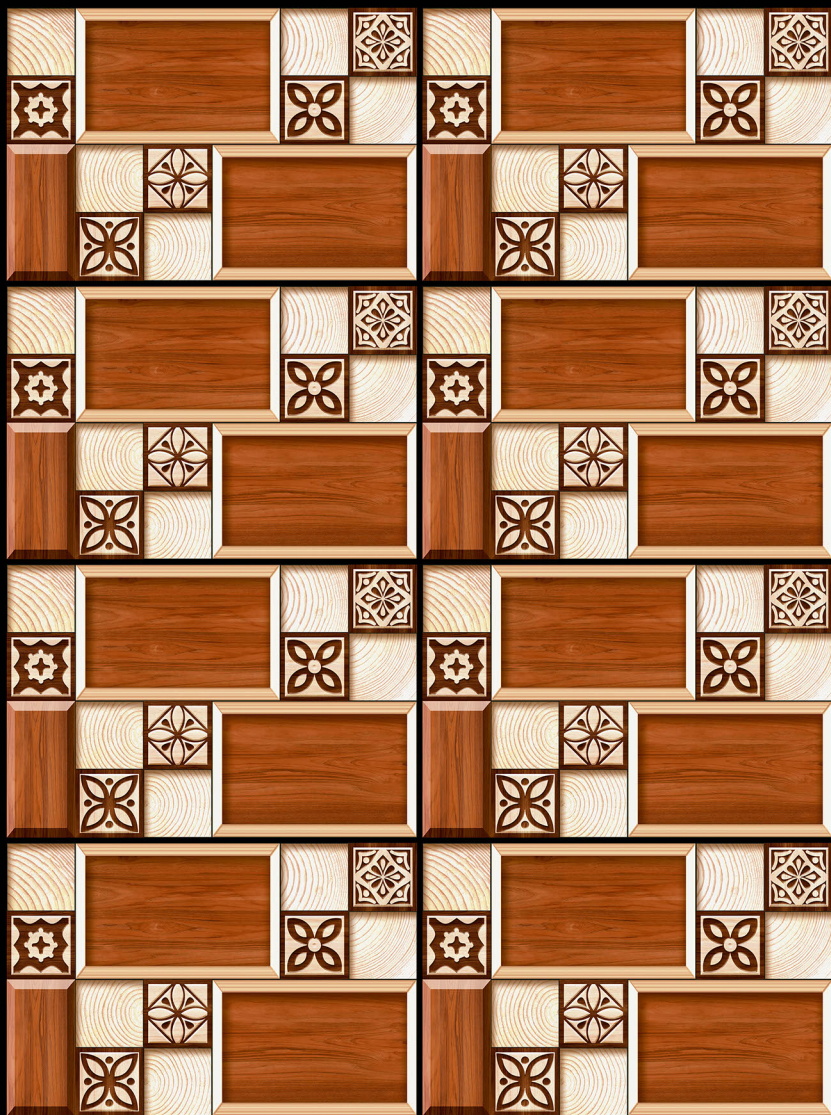

AESTHETIC
GLOSSY ELEVATION

ADON
CERAMIC

8602

300x450
Waterproof