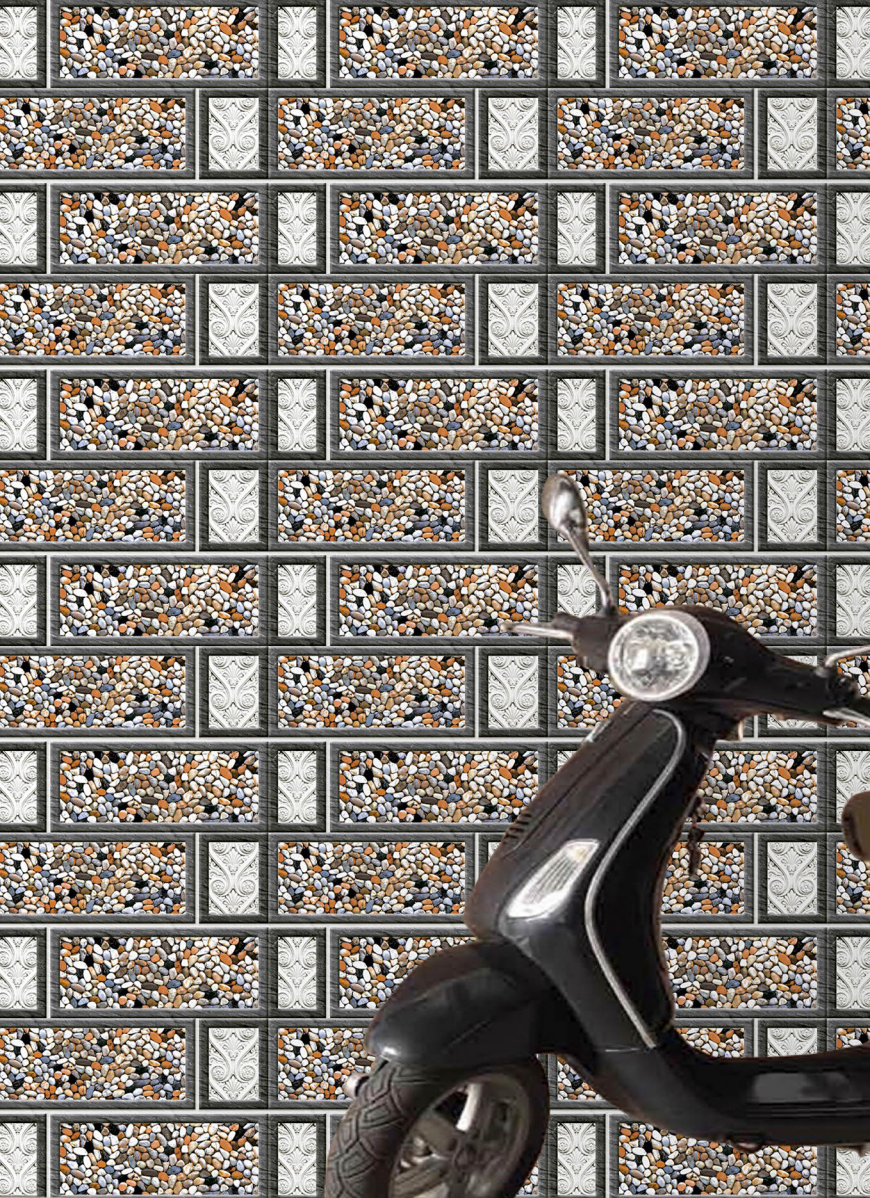

AESTHETIC  
GLOSSY ELEVATION

ADON  
CERAMIC

8362

**300x450**  
Waterproof

AESTHETIC  
GLOSSY ELEVATION

ADON  
CERAMIC

8327

**300x450**  
Waterproof