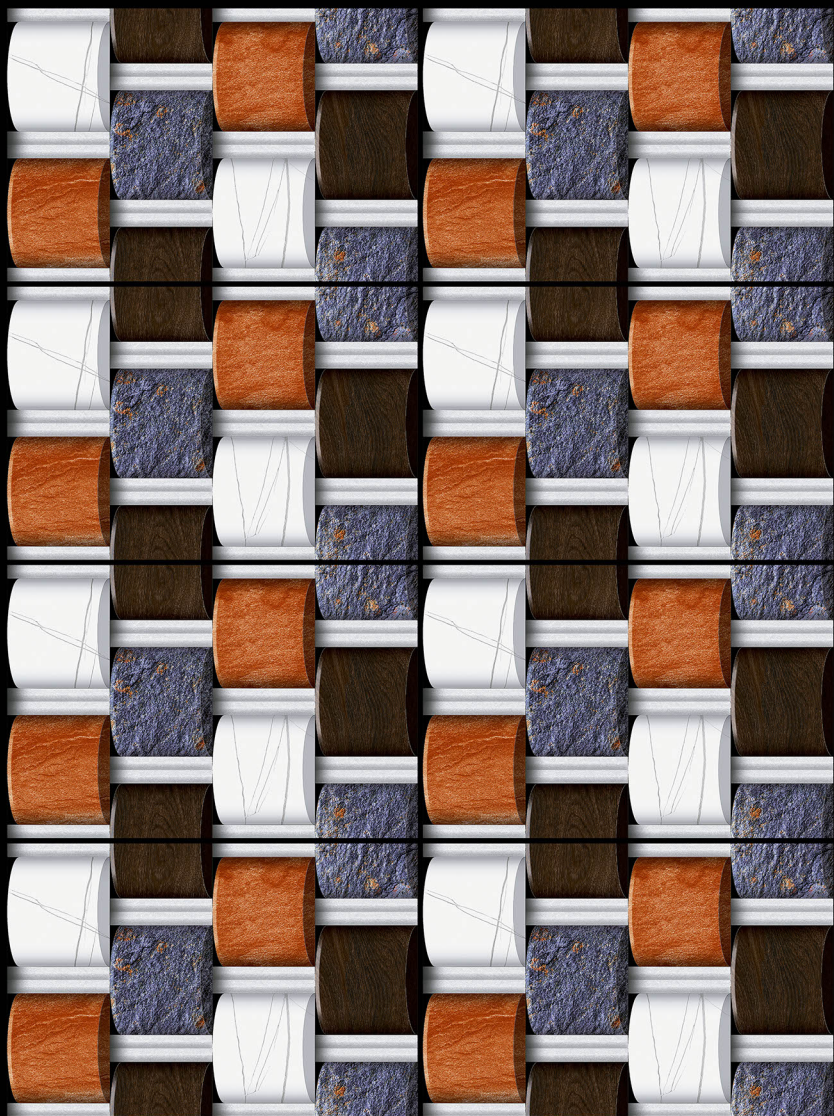

AESTHETIC  
GLOSSY ELEVATION

ADON  
CERAMIC

8679

**300x450**  
Waterproof

AESTHETIC  
GLOSSY ELEVATION

ADON  
CERAMIC

8411

**300x450**  
Waterproof