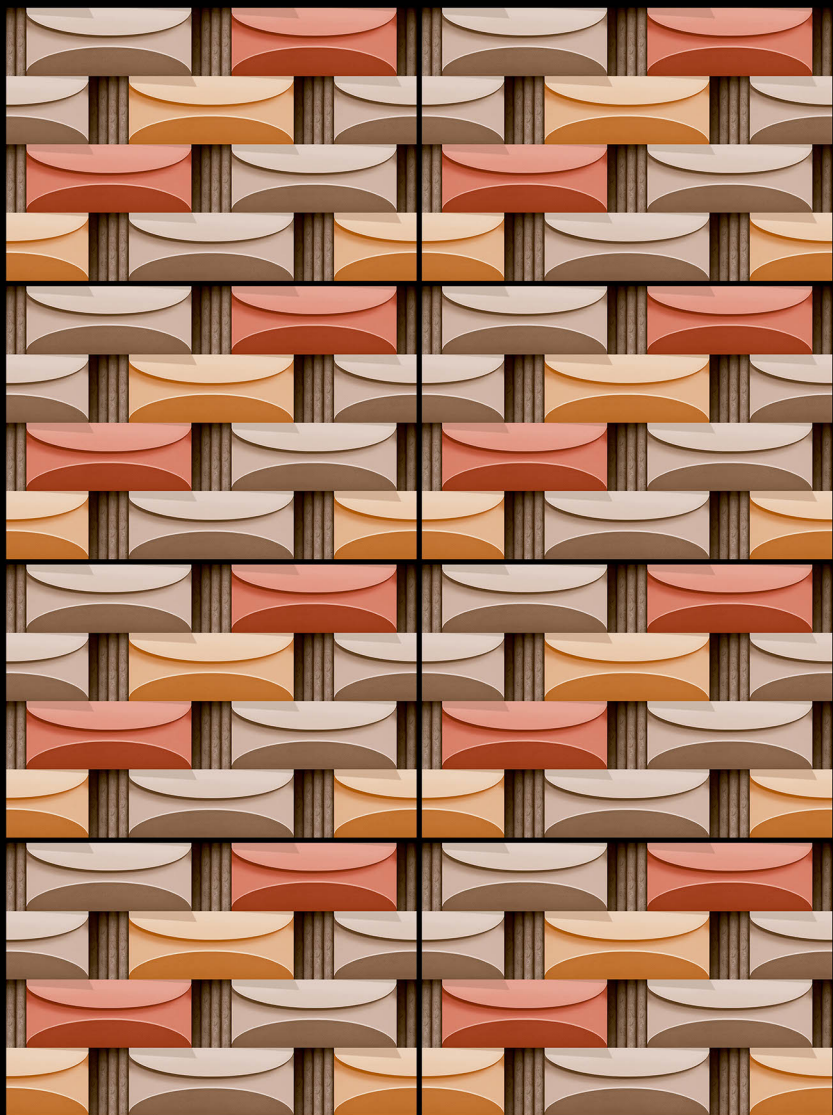

AESTHETIC  
GLOSSY ELEVATION

ADON  
CERAMIC

8344

**300x450**  
Waterproof

AESTHETIC  
GLOSSY ELEVATION

ADON  
CERAMIC

8636

**300x450**  
Waterproof