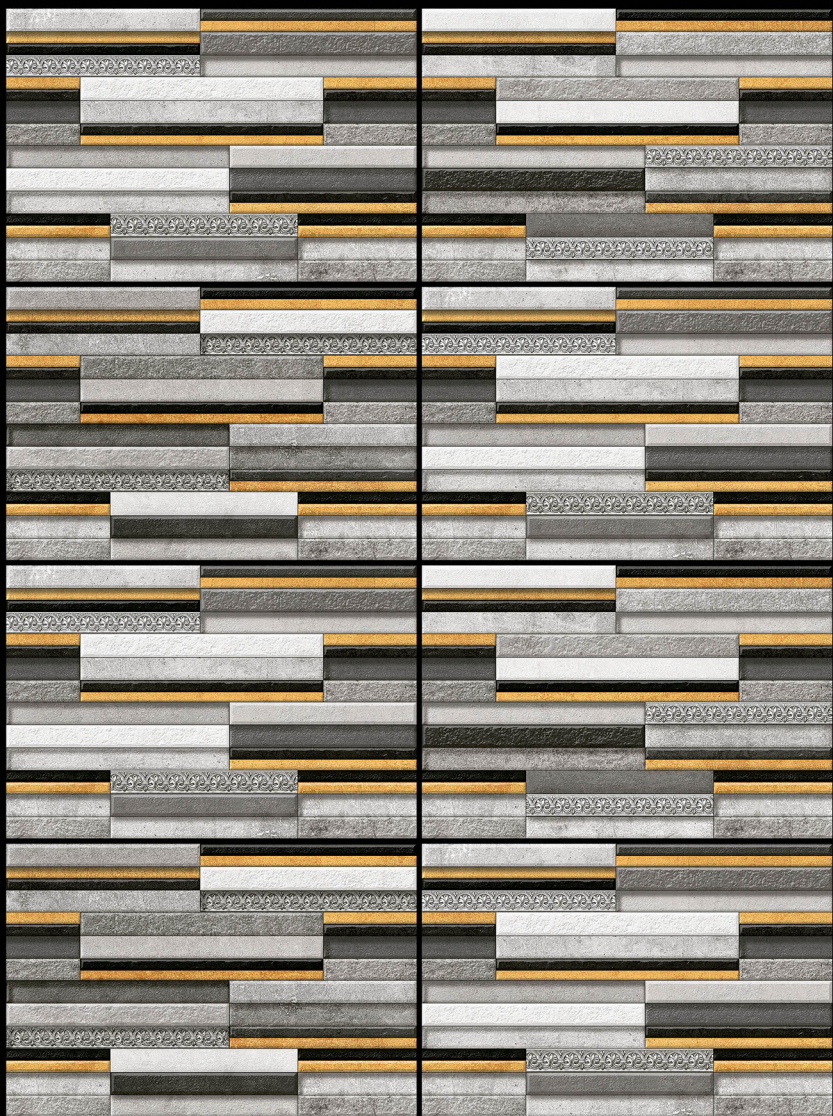

AESTHETIC  
GLOSSY ELEVATION

ADON  
CERAMIC

8702

**300x450**  
Waterproof

AESTHETIC  
GLOSSY ELEVATION

ADON  
CERAMIC

8010 (RANDOM)

**300x450**  
Waterproof