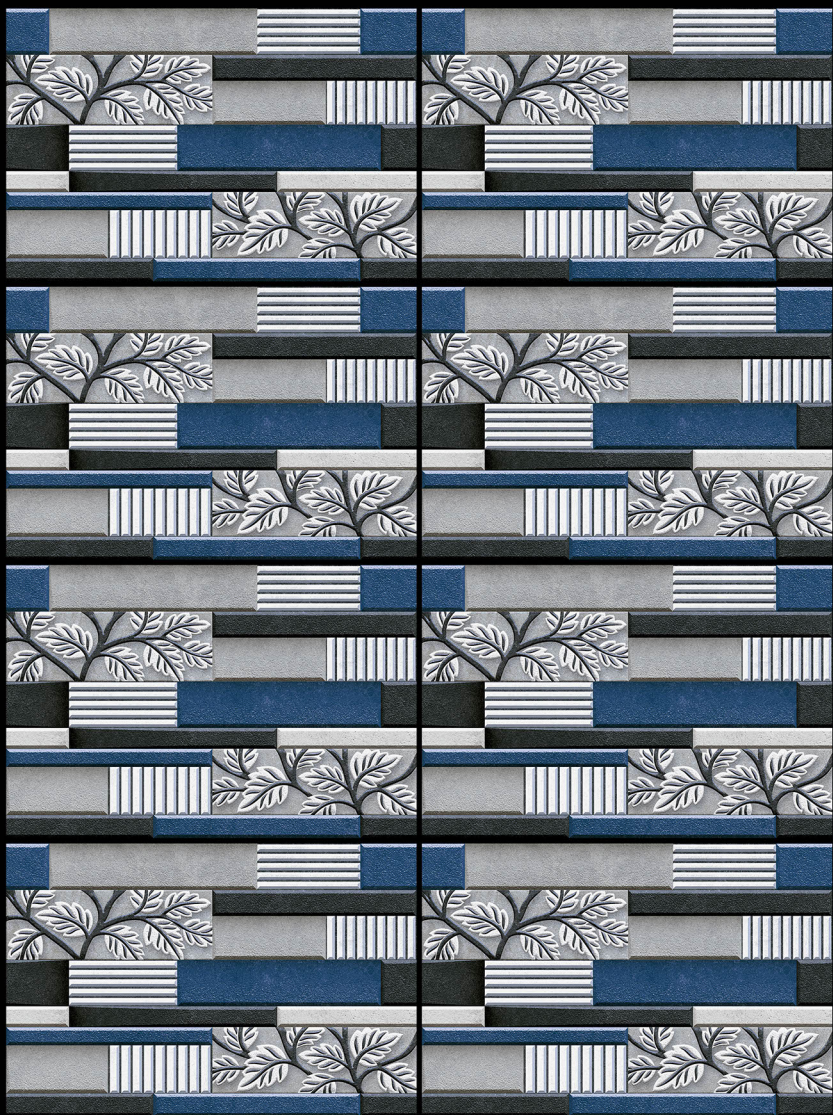

AESTHETIC
GLOSSY ELEVATION

ADON
CERAMIC

8434

300x450
Waterproof