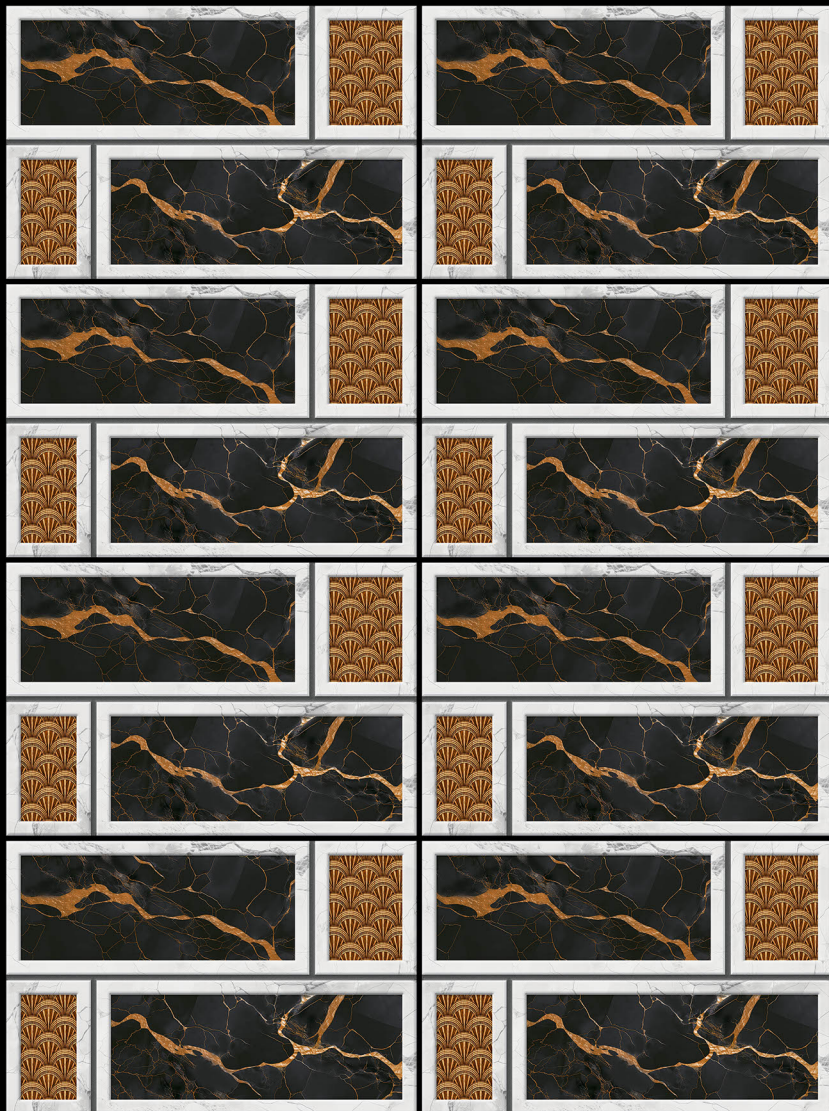

AESTHETIC  
GLOSSY ELEVATION

ADON  
CERAMIC

8623

**300x450**  
Waterproof

AESTHETIC  
GLOSSY ELEVATION

ADON  
CERAMIC

8645

**300x450**  
Waterproof