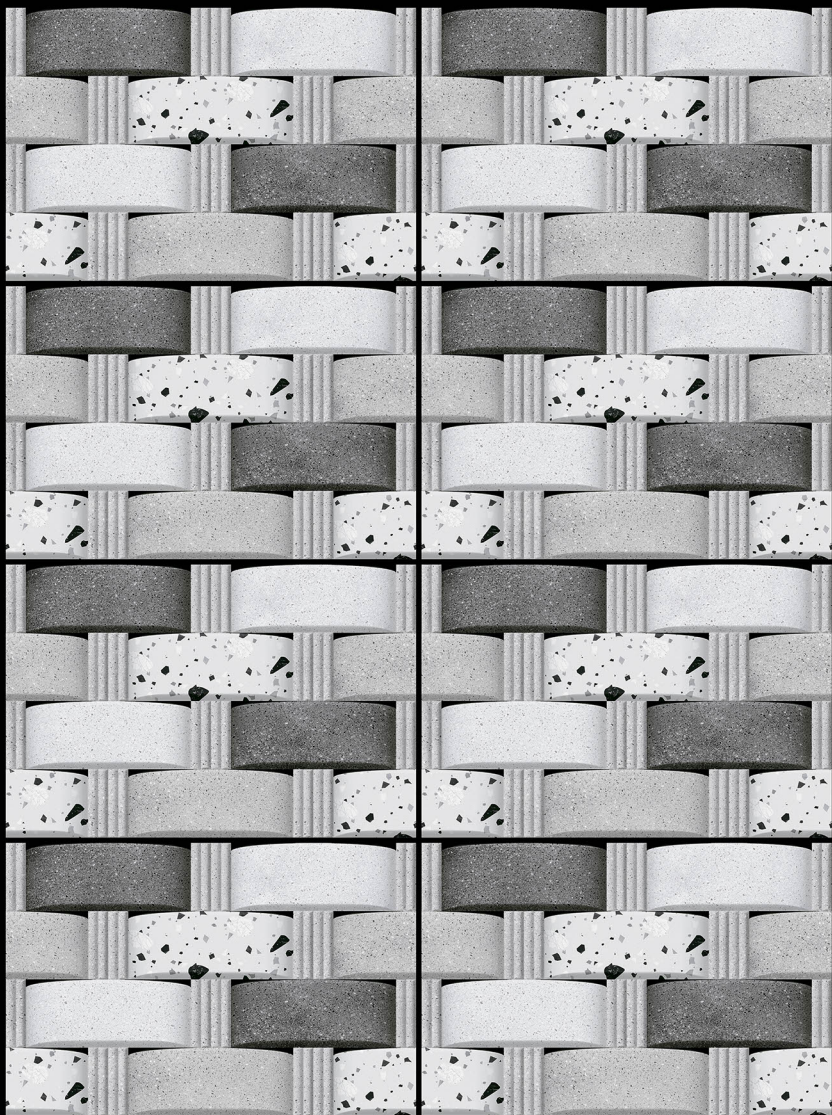

AESTHETIC  
GLOSSY ELEVATION

ADON  
CERAMIC

8334

**300x450**  
Waterproof

AESTHETIC  
GLOSSY ELEVATION

ADON  
CERAMIC

8353

**300x450**  
Waterproof