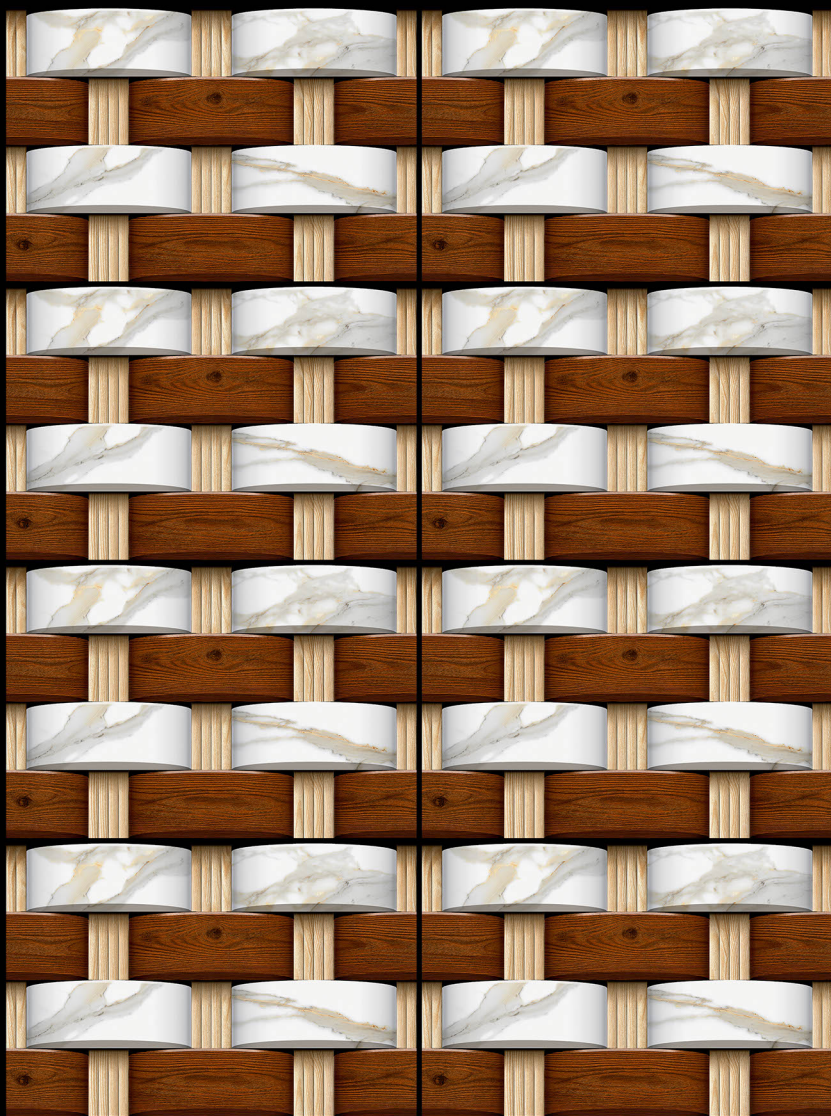

AESTHETIC  
GLOSSY ELEVATION

ADON  
CERAMIC

8641

**300x450**  
Waterproof

AESTHETIC  
GLOSSY ELEVATION

ADON  
CERAMIC

8642

**300x450**  
Waterproof

AESTHETIC  
GLOSSY ELEVATION

ADON  
CERAMIC

8655

**300x450**  
Waterproof

AESTHETIC  
GLOSSY ELEVATION

ADON  
CERAMIC

8454

**300x450**  
Waterproof