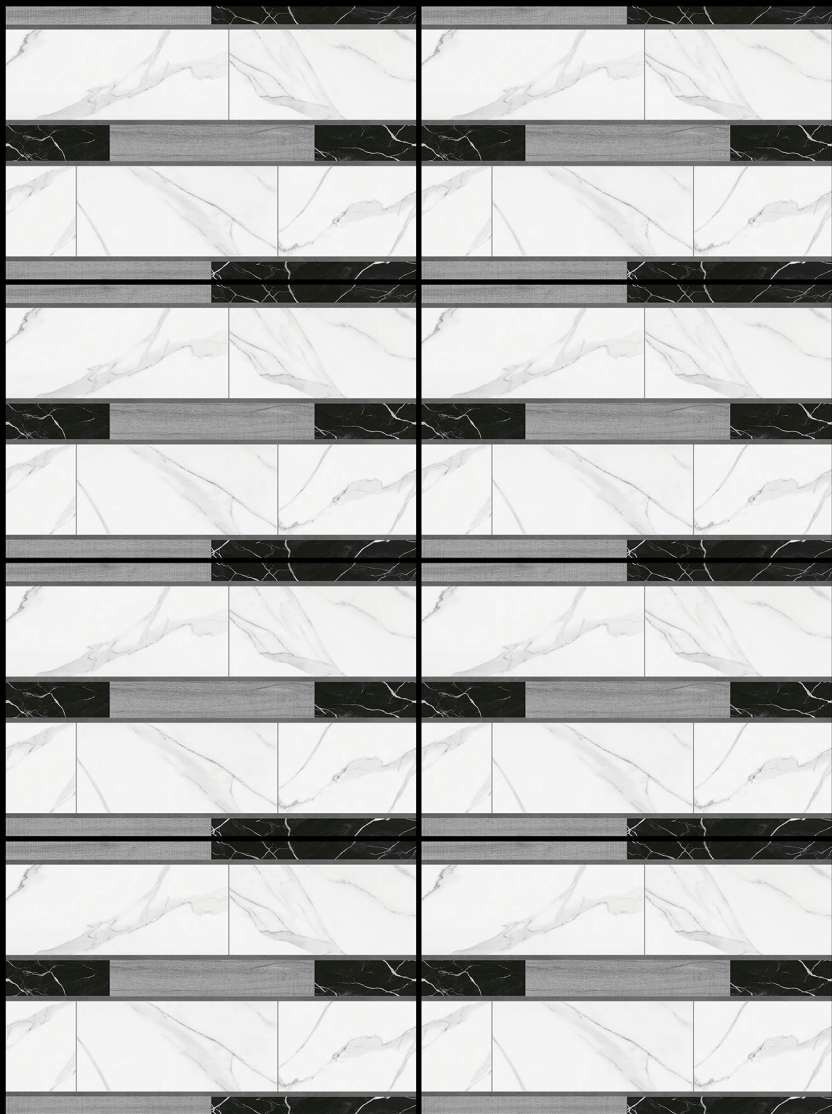

AESTHETIC  
GLOSSY ELEVATION

ADON  
CERAMIC

8330

**300x450**  
Waterproof

AESTHETIC  
GLOSSY ELEVATION

ADON  
CERAMIC

8569

**300x450**  
Waterproof

AESTHETIC  
GLOSSY ELEVATION

ADON  
CERAMIC

8102 (RANDOM)

**300x450**  
Waterproof

AESTHETIC  
GLOSSY ELEVATION

ADON  
CERAMIC

8669

**300x450**  
Waterproof