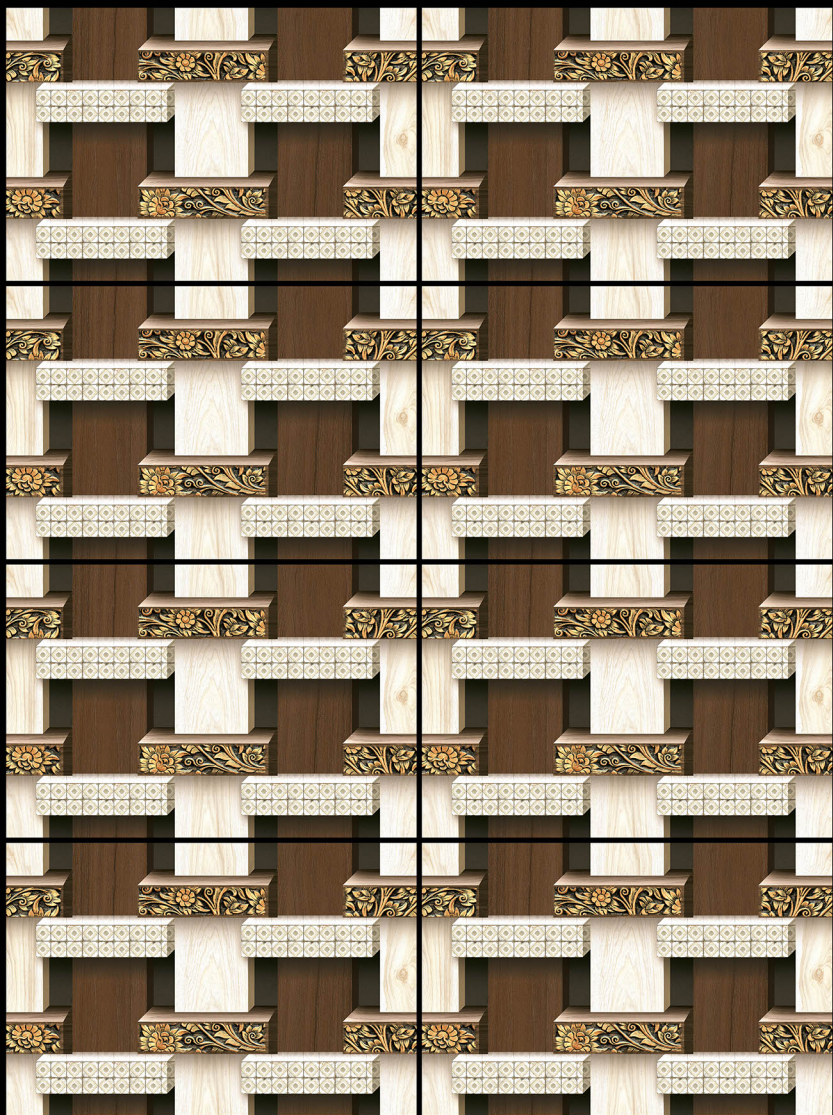

AESTHETIC  
GLOSSY ELEVATION

ADON  
CERAMIC

8296

**300x450**  
Waterproof

AESTHETIC  
GLOSSY ELEVATION

ADON  
CERAMIC

8333

**300x450**  
Waterproof

AESTHETIC  
GLOSSY ELEVATION

ADON  
CERAMIC

8693

**300x450**  
Waterproof

AESTHETIC  
GLOSSY ELEVATION

ADON  
CERAMIC

8629

**300x450**  
Waterproof