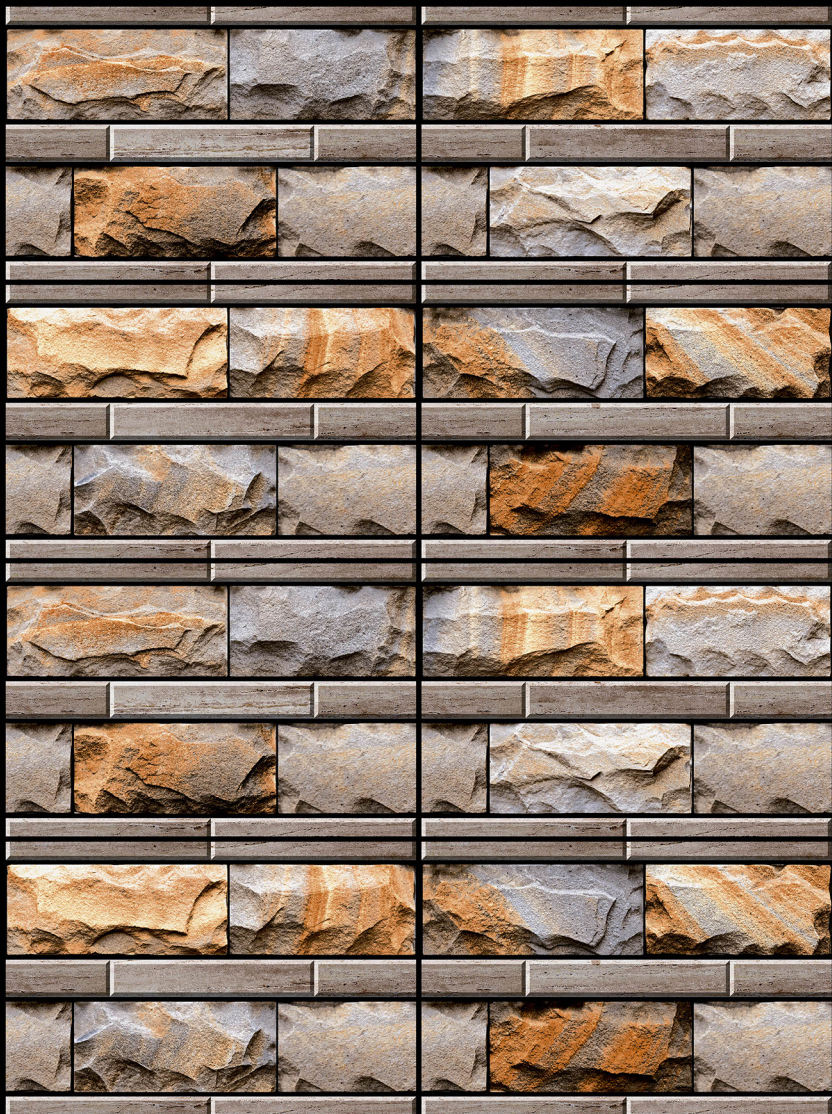

AESTHETIC  
GLOSSY ELEVATION

ADON  
CERAMIC

8682

**300x450**  
Waterproof

AESTHETIC  
GLOSSY ELEVATION

ADON  
CERAMIC

8374 (RANDOM)

**300x450**  
Waterproof