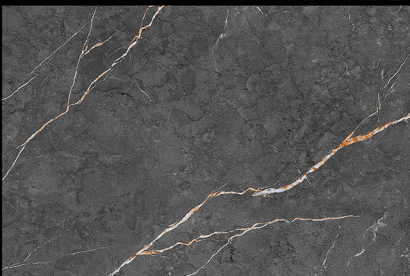

2298 D

300x450
Waterproof