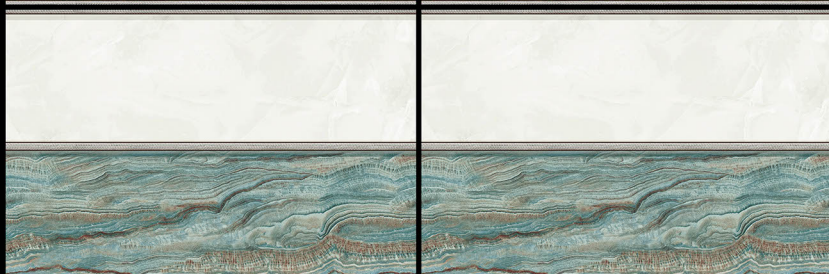

UNIQUELY
★ ★ ★ GLOSSY

ADON
CERAMIC

1415 L

1415 HL-1

1415 D

300x450
Waterproof

Kitchen Available