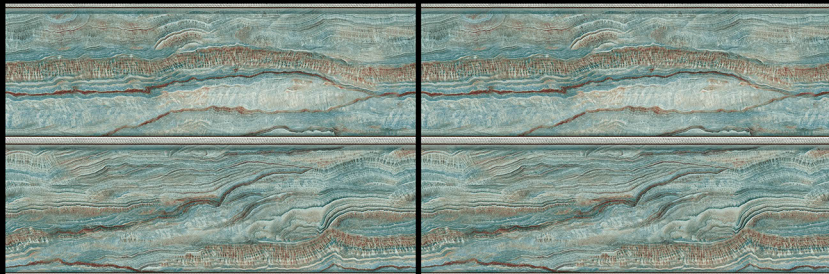

UNIQUELY
★ ★ ★ GLOSSY

ADON
CERAMIC

1415 L

1415 HL-1

1415 D

300x450
Waterproof

Kitchen Available

LOVELL
SAFFRON
HAND CREAM